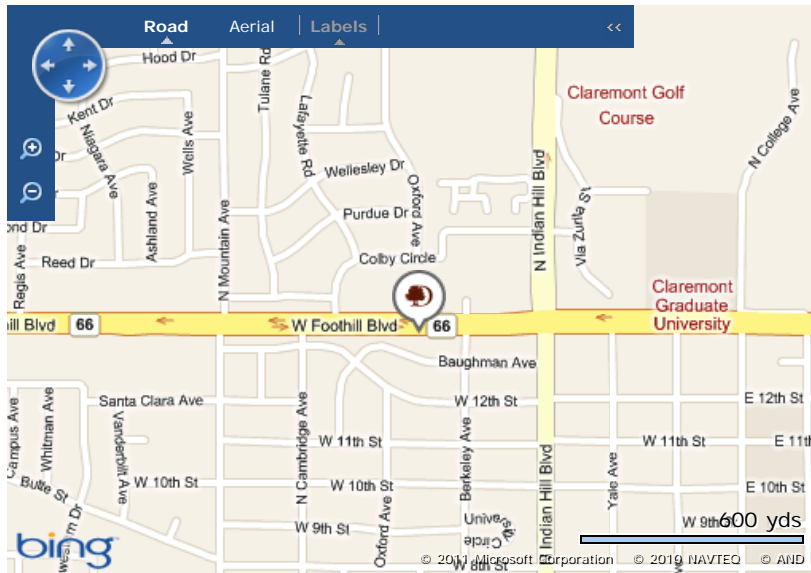

### Local Airports

■ **Ontario International Airport**

- Distance from hotel: 10 mi.
- Drive time: 16 min.

**Directions:** Exit airport to I-10. Take I-10 about 7 miles. Exit Indian Hill Blvd and turn right (North). Follow to Foothill Blvd and turn left. Hotel is 1 block on the right.

■ **Los Angeles International Airport**

- Distance from hotel: 49 mi.
- Drive time: 53 min.

**Directions:** Exit LAX to Sepulveda Blvd South, to I-105 East, 17 miles to I-605 North. I-605 13 miles to I-10 East 16 miles to Indian Hill Blvd. Take Indian Hill Blvd North & turn left onto Foothill Blvd. Hotel is 1 block on right side.

**Burbank-Glendale-Pasadena Airport**

- Distance from hotel: 41 mi.
- Drive time: 44 min.

**Directions:** Take Burton Rd north 1 mile to I-5 South. 5.3 miles to CA-134 East, 9 miles. Merge onto I-210 east. 5.2 miles, exit Towne Ave. Turn right on Towne Ave .8 miles. Turn left onto Foothill Blvd. Hotel is .8 mile on left.

[back to top](#)

**Local Map**

**Note:** The map and directions are informational only. Please verify specific routes. The map and directions shown are provided as a guide for your convenience.

**Get Driving Directions to Our Hotel**