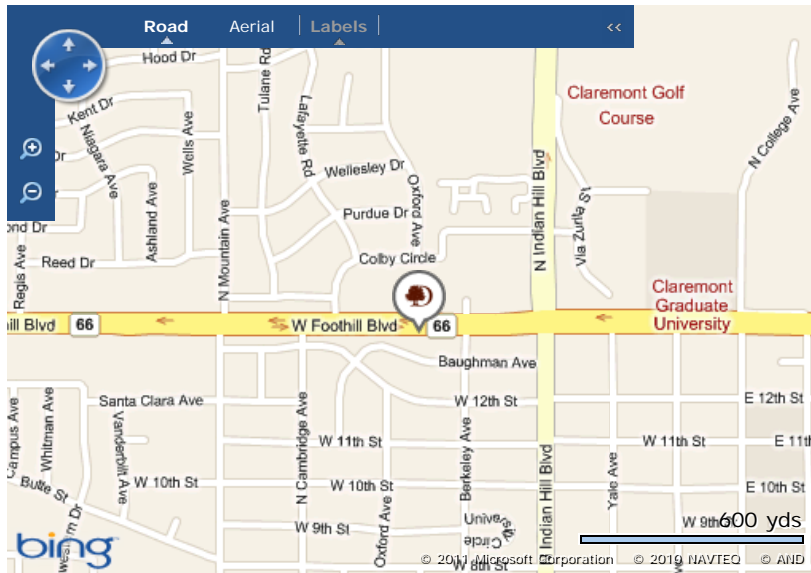

### Local Airports

■ **Ontario International Airport**

- Distance from hotel: 10 mi.
- Drive time: 16 min.

**Directions:** Exit airport to I-10. Take I-10 about 7 miles. Exit Indian Hill Blvd and turn right (North). Follow to Foothill Blvd and turn left. Hotel is 1 block on the right.

**Burbank-Glendale-Pasadena Airport**

- Distance from hotel: 41 mi.
- Drive time: 44 min.

**Directions:** Take Burton Rd north 1 mile to I-5 South. 5.3 miles to CA-134 East, 9 miles. Merge onto I-210 east. 5.2 miles, exit Towne Ave. Turn right on Towne Ave .8 miles. Turn left onto Foothill Blvd. Hotel is .8 mile on left.

[back to top](#)

**Local Map**

**Note:** The map and directions are informational only. Please verify specific routes. The map and directions shown are provided as a guide for your convenience.

**Get Driving Directions to Our Hotel**

[Directions from local airports](#)

» Your Point of Departure	» Your Hotel Destination
Address: (optional)	Address:
City:	City:
State:	State: California
Country: USA	Country: USA
<a href="#">Go ▶</a>	